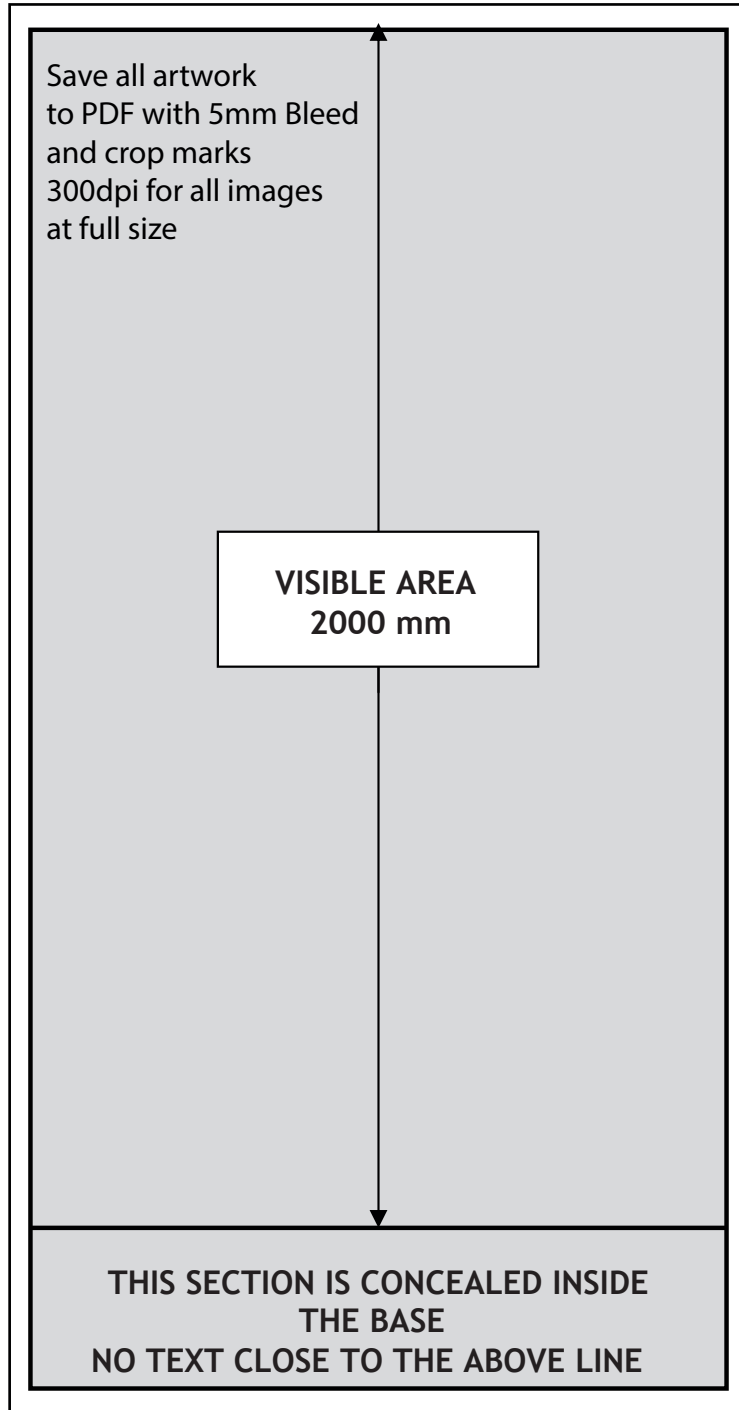

800MM SILVER ECO GRAPHIC DIMENSIONS

BLEED AREA
5MM ALL SIDES
ADD CROP MARKS

VISIBLE AREA
2000 mm

TOTAL HEIGHT
2200 mm

WIDTH
800mm