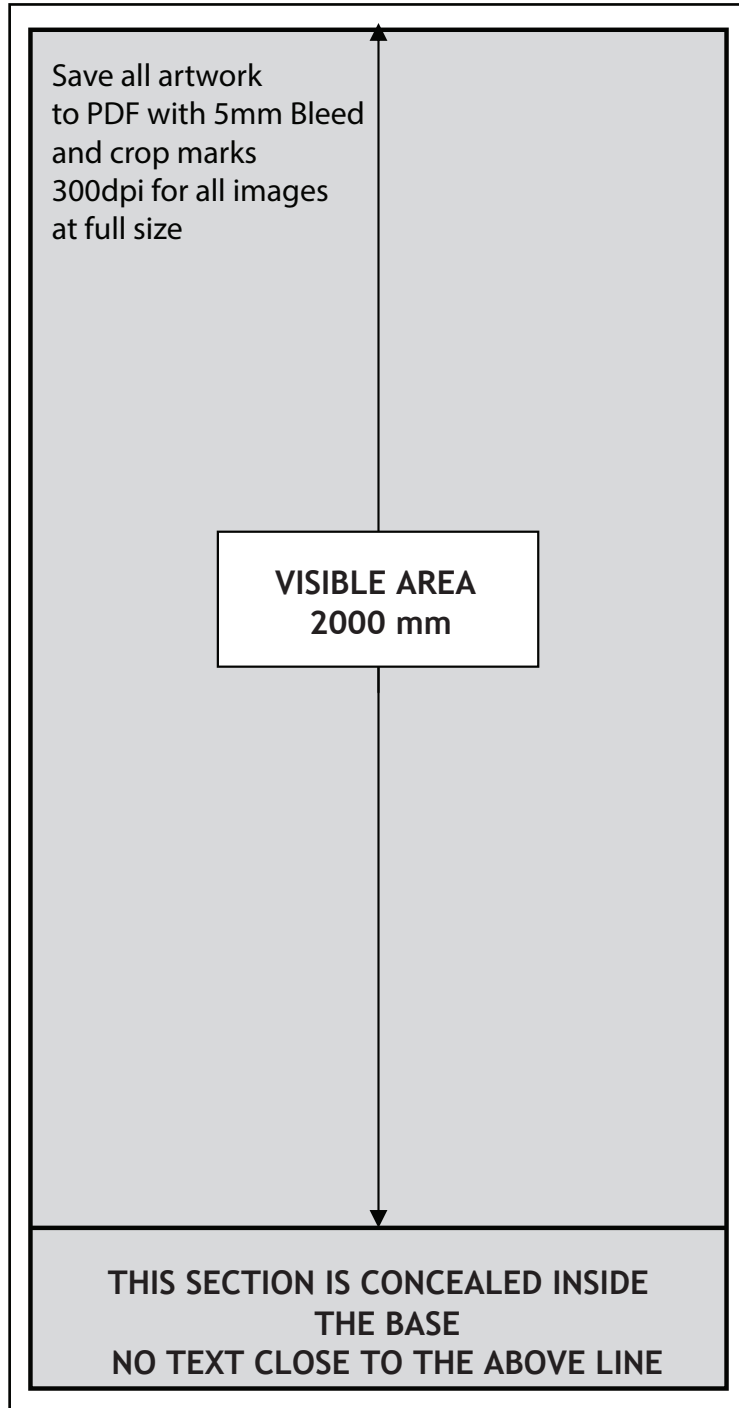

1000MM SILVER ECO GRAPHIC DIMENSIONS

**BLEED AREA
5MM ALL SIDES**

**VISIBLE AREA
2000 mm**

**TOTAL HEIGHT
2200 mm**

**WIDTH
1000mm**